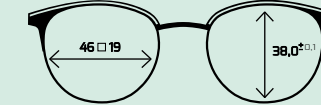

br. recommandée
recommended temple
Empfohlener Bügel
varilla recomendada

compatibilité
compatibility
Kompatibilität
compatibilidad

D

TKA 01

prune plum pflaume ciruela	XF135 IRISE kaki irisé iridescent khaki irisierend kaki caqui iridescente	XF019 rose pink rosa rosa