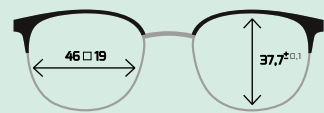

br. recommandée
recommended temple
Empfohlener Bügel
varilla recomendada

compatibilité
compatibility
Kompatibilität
compatibilidad

D